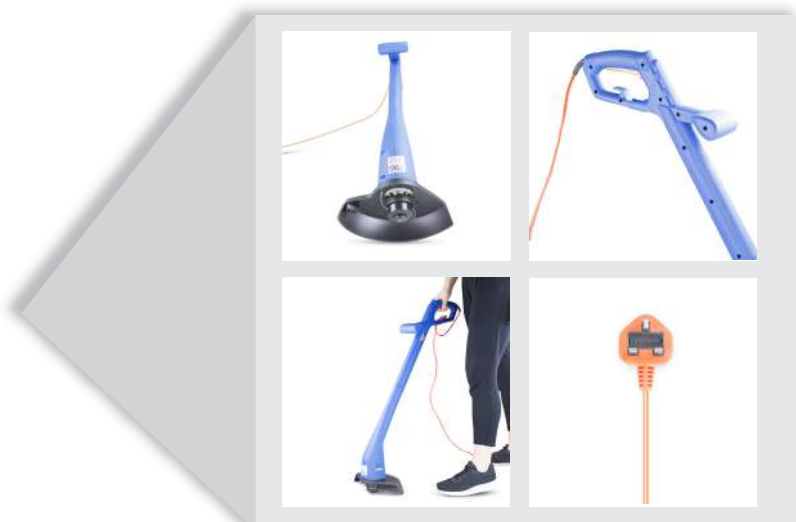

HYUNDAI

POWER PRODUCTS

hyundaipowerproducts.co.uk

Please note: Product might be different from pictures shown.
Specifications might vary due to continuous product development.

HYTR250E ELECTRIC GRASS TRIMMER

- 250W HYUNDAI Motor
- 220mm Cutting Width
- 10m Power Cord - Extra Length For Ultimate Flexibility
- Easy Bump Feed Cutting Head
- Ultra Lightweight, Easy To Carry
- Ergonomic Front And Rear Handles
- Twin Line Cutting System - Neat, Fast And Efficient Grass Trimming
- User Friendly
- Low Noise Level - Use Without Disruption
- Provides An Effective And Precise Cut Every Single Time

Specifications

| | |
|-------------------|------------------|
| MODEL | HYTR250E |
| VOLTAGE | 230 - 240 - 50Hz |
| POWER | 250W |
| POWER CORD LENGTH | 10M |
| NO LOAD SPEED | 12000min |
| CE COMPLIANT | Yes |
| CUTTING WIDTH | 220mm / 22cm |
| LINE DIAMETER | 1.2mm |
| LINE SUPPLIED | 2*2m |
| NET WEIGHT | 1.7kg |